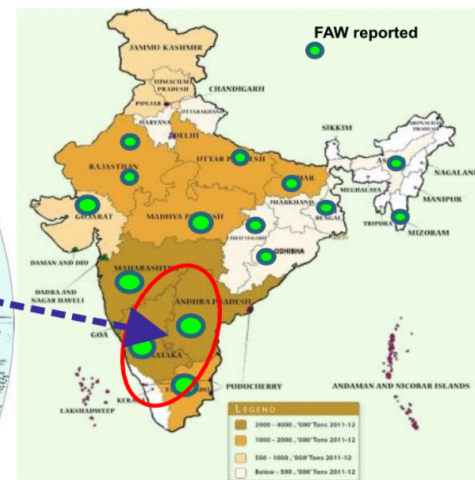

Fall Armyworm's invasion !

- Fall Armyworm was first detected in Karnataka in July 2018 and is currently reported in more than 20 States in India.
- Corn is the predominant crop till date however Rice, Sorghum and Sugarcane may come under attack as well.

Life Cycle of Fall Armyworm

Fall Armyworm: Correct identification

- Spots near "tail" arranged in square pattern
- Spots in middle not in square