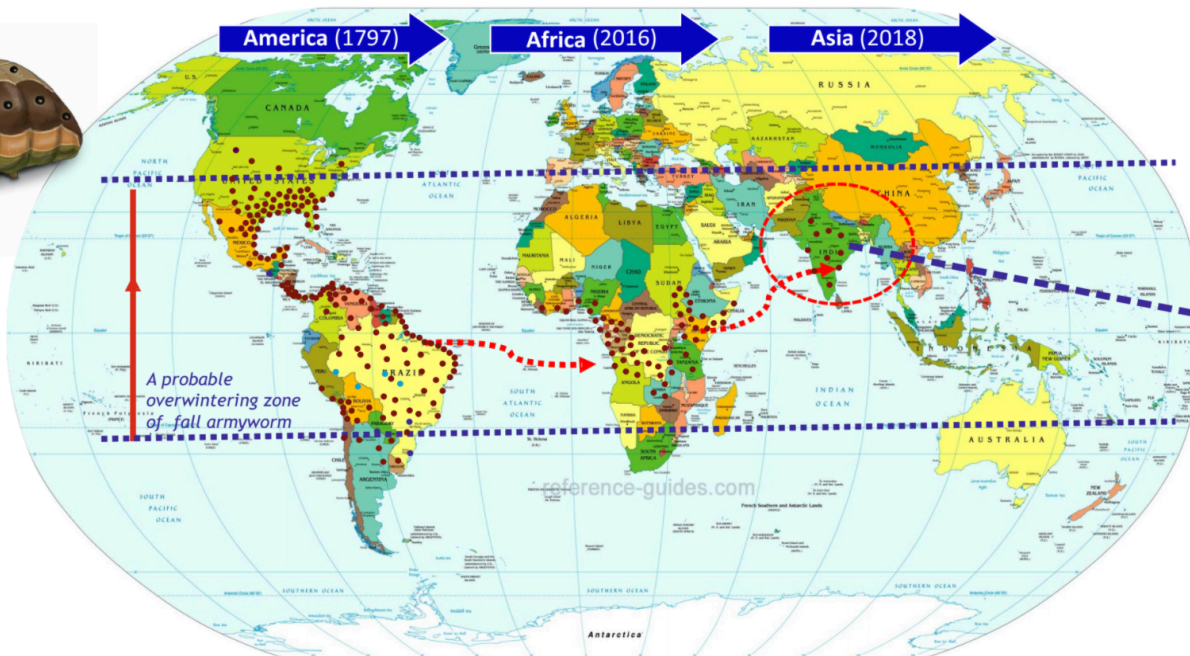

Fall Armyworm's invasion !

- Fall Armyworm was first detected in Karnataka in July 2018 and is currently reported in more than 20 States in India.
- Corn is the predominant crop till date however Rice, Sorghum and Sugarcane may come under attack as well.

Life Cycle of Fall Armyworm

Fall Armyworm: Correct identification

- Spots near "tail" arranged in square pattern
- Spots in middle not in square