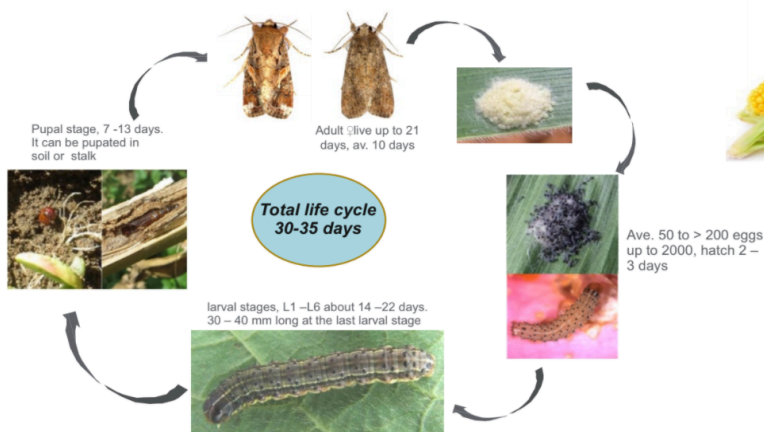

Life Cycle of Fall Armyworm